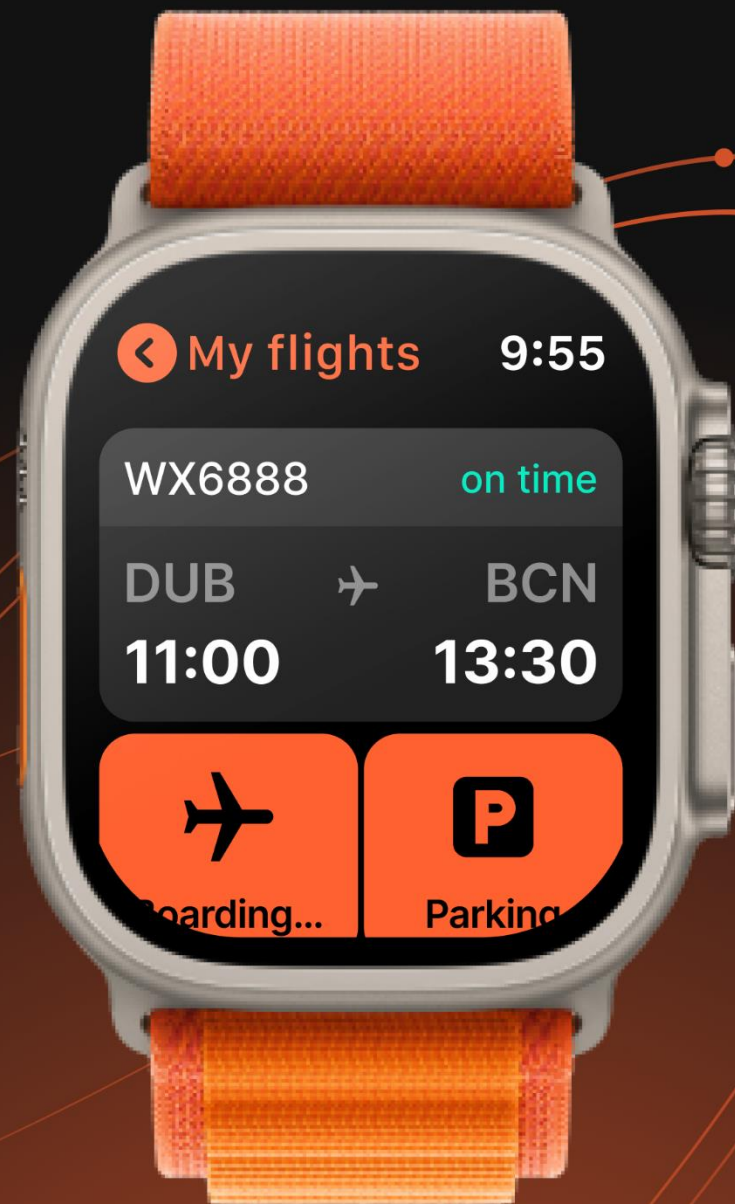

Websky WALLET

Balance: \$120

Subscription BUSINESS

2023

Transfer

Now save up 20%

Lounge

Now save up 20%

Save up 10% Free cancelation

WEBSKY CLUB

500 miles

left 500 points to next level

 NEMO TRAVEL

Запуск в

2024

↔ БОЛЬШЕ СЕРВИСОВ